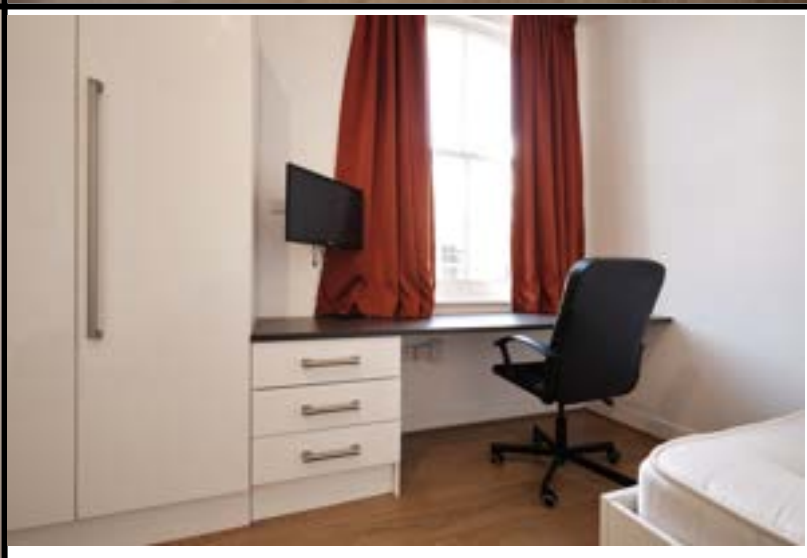

Room for £135 per week

Flat 2 (First floor) and Flat 3 (2nd floor) – 23 Tower Street.

Same layouts

Room for £135 per week

Flat 4 - 23 Tower Street - basement

Room for £135 per week

Flat 2, ground floor - 7a Welford Road

Room for £135 per week

Flat - 19a Tower Street - ground floor

Room for £135 per week

Flat 1 (First floor) and Flat 3 (2nd floor) – 19b Tower Street. Same layouts

Room for £135 per week

Flat 2 (First floor) and Flat 4 (2nd floor) – 19b Tower Street. Same layouts