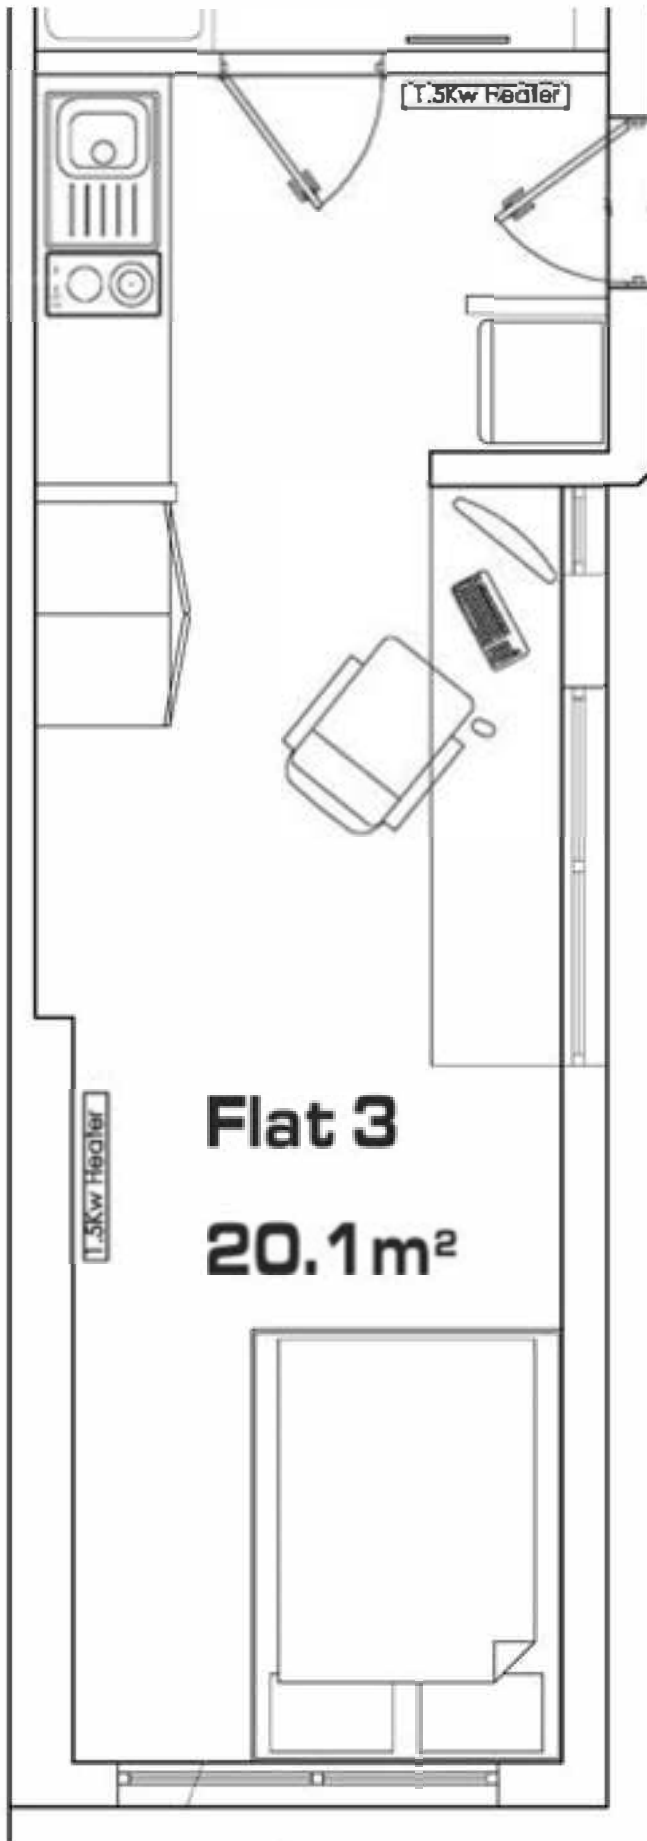

Flat 2, ground floor - 18 Lancaster Road

Room for £129 per week

Flat 4 (first floor) – 18 Lancaster Road

Rooms for £129 per week

Flat 5 (First floor) and Flat 7 (2nd floor) – 18 Lancaster Road.

Room for £129 per week

Flat 6 - 18 Lancaster Road

2nd floor

Room for £135 per week

Flat 3 (ground floor) - 18 Lancaster Road

18
L
a
n
c
a
s
t
e
r
R
o
a
d

No photos available

Room for £135 per week

Flat 1, ground floor - 23 Tower Street

Room for £135 per week

Flat 2 (First floor) and Flat 3 (2nd floor) – 23 Tower Street.

Same layouts

Room for £135 per week

Flat 4 - 23 Tower Street - basement

Room for £135 per week

Flat 2, ground floor - 7a Welford Road

Room for £135 per week

Flat - 19a Tower Street - ground floor

Room for £135 per week

Flat 1 (First floor) and Flat 3 (2nd floor) – 19b Tower Street. Same layouts

Room for £135 per week

Flat 2 (First floor) and Flat 4 (2nd floor) – 19b Tower Street. Same layouts