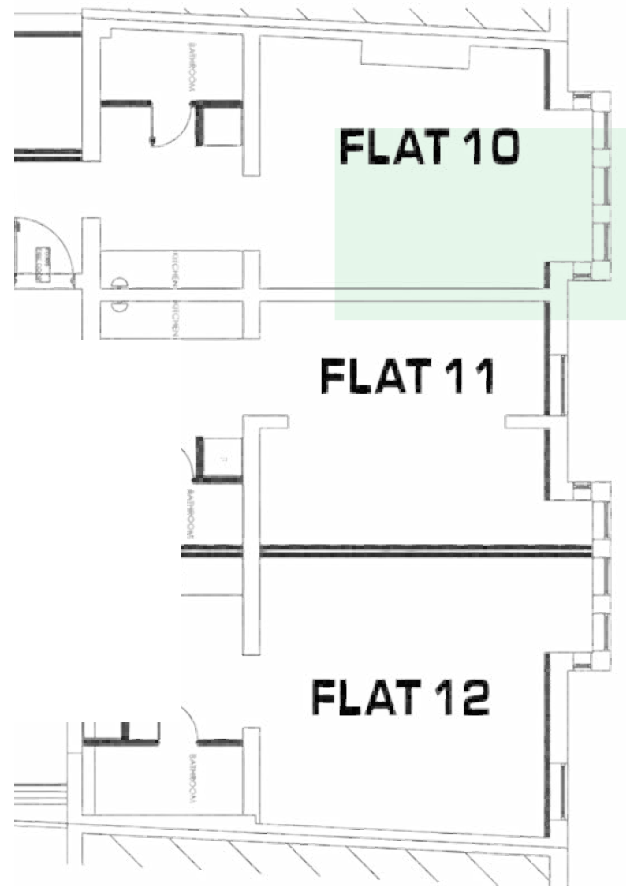

Room for £135 per week

Flat - 19a Tower Street - ground floor

Room for £135 per week

Flat 1 (First floor) and Flat 3 (2nd floor) – 19b Tower Street. Same layouts

Room for £135 per week

Flat 2 (First floor) and Flat 4 (2nd floor) – 19b Tower Street. Same layouts

Flat 5 - 7a Welford Road

**WELFORD ROAD
FLOOR 1**

**WELFORD ROAD
FLOOR 1**

Room for £139 per week

Flat 9 - 7a Welford Road

Room for £145 per week

Flat 6 - 7a Welford Road- 1st floor

Room for £145 per week

Flat 7 - 7a Welford Road- 1st floor

Room for £145 per week

Flat 10, 7a Welford Road - 2nd floor

Room for £145 per week

Flat 11 - 7a Welford Road - 2nd floor

Rooms for £149 per week

Flat 8 (First floor) and Flat 12 (2nd floor) – 7a Welford Road.