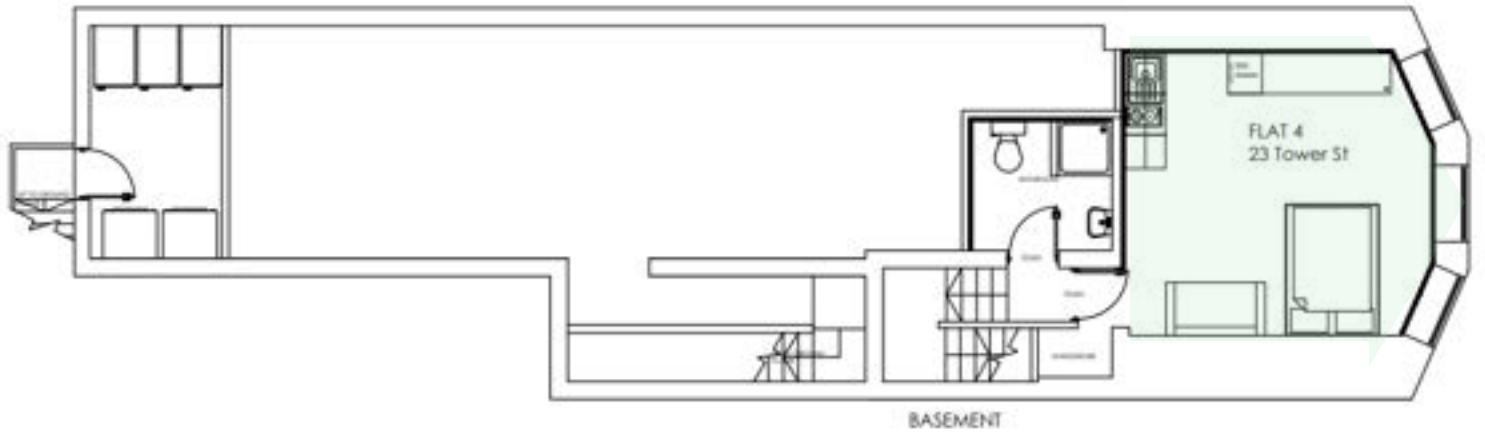

Room for £135 per week

Flat 2 (First floor) and Flat 3 (2nd floor) – 23 Tower Street.

Same layouts

Room for £135 per week

Flat 4 - 23 Tower Street - basement

Room for £135 per week

Flat 2, ground floor - 7a Welford Road

Room for £135 per week

Flat - 19a Tower Street - ground floor

Room for £135 per week

Flat 1 (First floor) and Flat 3 (2nd floor) – 19b Tower Street. Same layouts

Room for £135 per week

Flat 2 (First floor) and Flat 4 (2nd floor) – 19b Tower Street. Same layouts