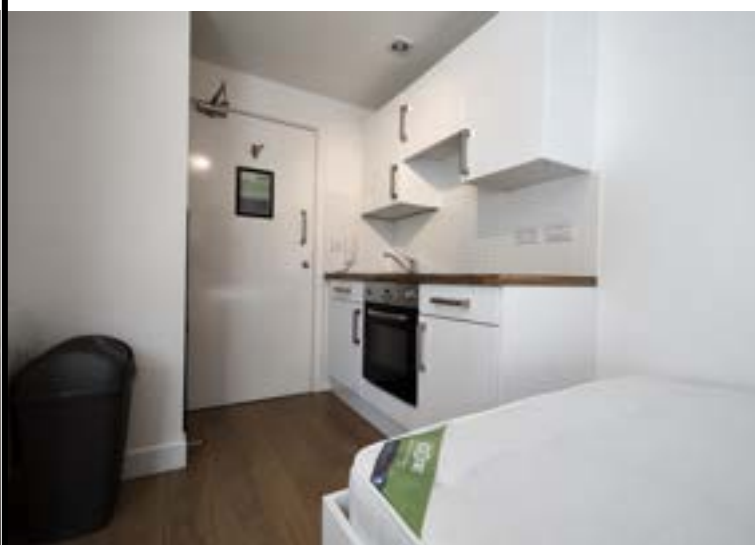

Room for £129 per week

Flat 6 - 18 Lancaster Road

2nd floor