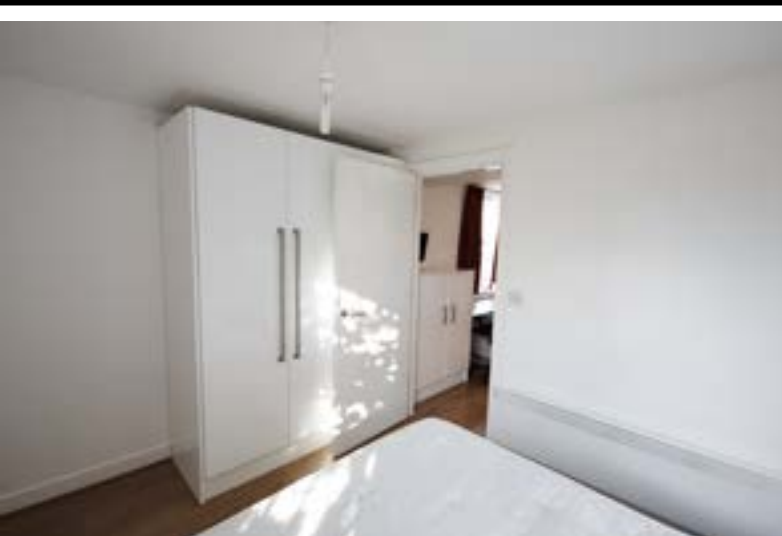

Room for £135 per week

Flat - 19a Tower Street - ground floor

Room for £135 per week

Flat 1 (First floor) and Flat 3 (2nd floor) – 19b Tower Street. Same layouts

Room for £135 per week

Flat 2 (First floor) and Flat 4 (2nd floor) – 19b Tower Street. Same layouts