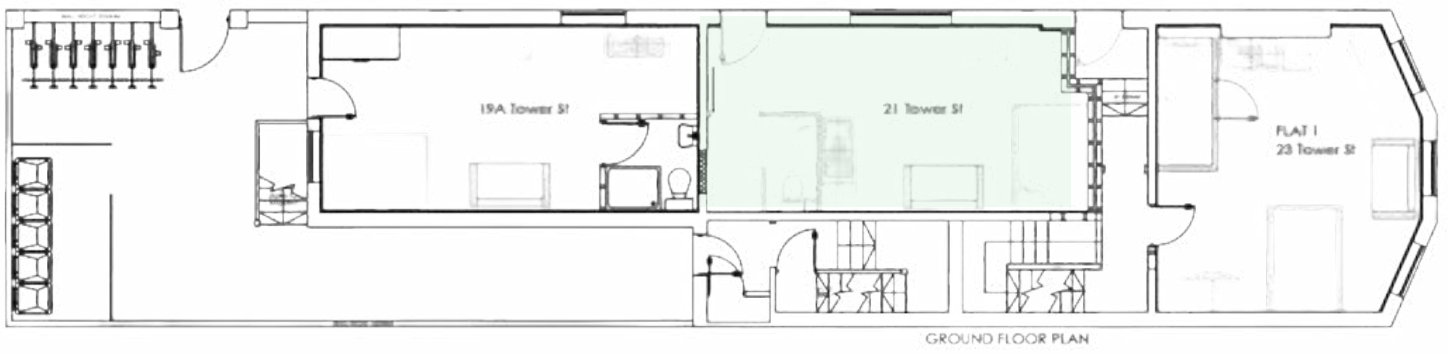

Room for £135 per week

Flat 21 Tower Street - ground floor