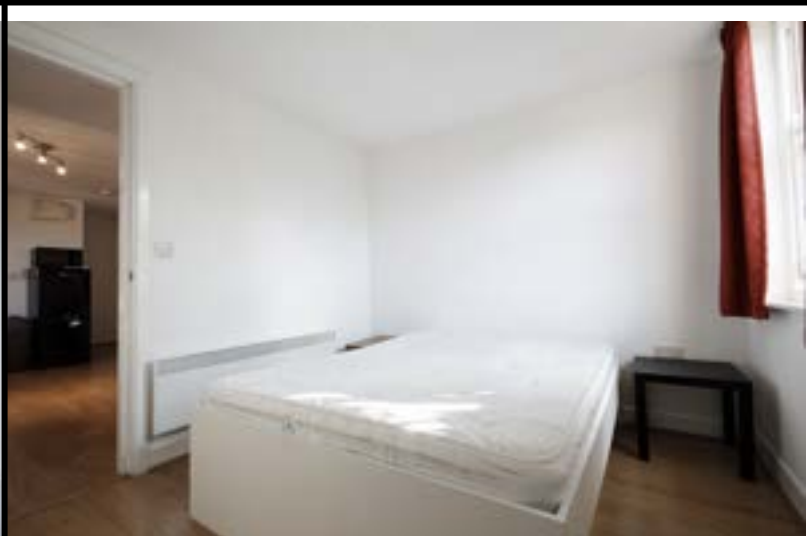

Room for £135 per week

Flat 2 (First floor) and Flat 3 (2nd floor) – 23 Tower Street.

Same layouts

Room for £135 per week

Flat 4 - 23 Tower Street - basement

Room for £135 per week

Flat 2, ground floor - 7a Welford Road

Room for £135 per week

Flat - 19a Tower Street - ground floor

Room for £135 per week

Flat 1 (First floor) and Flat 3 (2nd floor) – 19b Tower Street. Same layouts

Room for £135 per week

Flat 2 (First floor) and Flat 4 (2nd floor) – 19b Tower Street. Same layouts

Room for £135 per week

Flat 21 Tower Street - ground floor

Room for £139 per week

Flat 1 - 7a Welford Road - ground floor

Room for £139 per week

Flat 3 & 4 - 7a Welford Road - 1st floor

Room for £139 per week