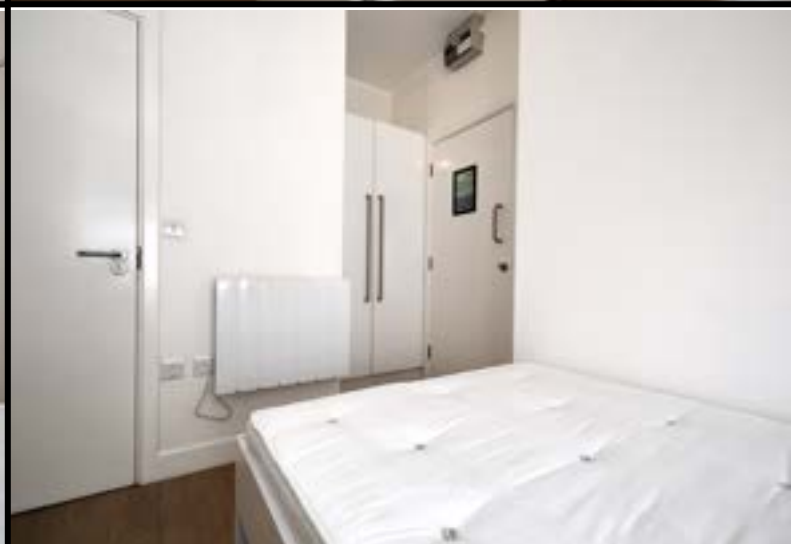

£135 per week

Self-contained studio flats. Prices from £115 per week depending on size. Ideal location for University of Leicester.

Room for £129 per week

Flat 1, ground floor - 18 Lancaster Road

Room for £129 per week