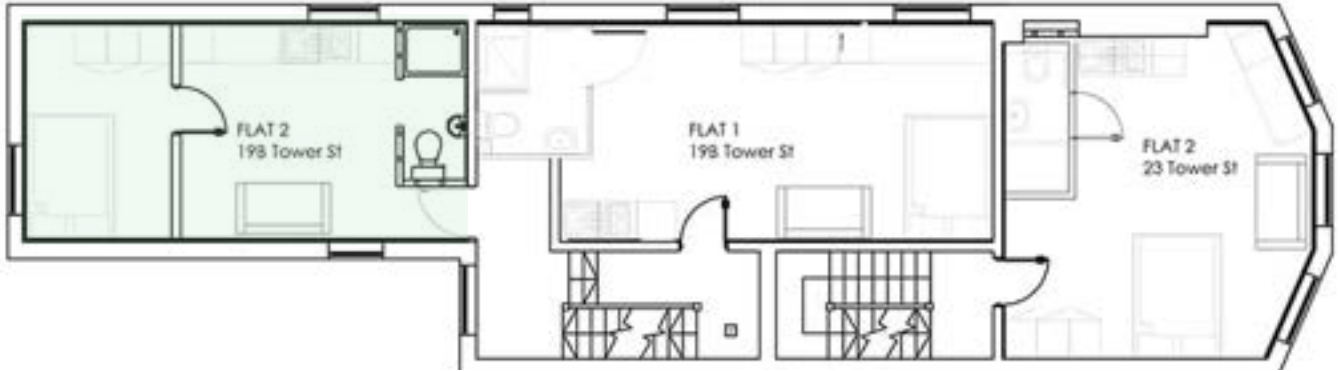

Room for £135 per week

Flat 2 (First floor) and Flat 3 (2nd floor) – 23 Tower Street.

Same layouts

Room for £135 per week

Flat 4 - 23 Tower Street - basement

Room for £135 per week

Flat 2, ground floor - 7a Welford Road

Room for £135 per week

Flat - 19a Tower Street - ground floor

Room for £135 per week

Flat 1 (First floor) and Flat 3 (2nd floor) – 19b Tower Street. Same layouts

Room for £135 per week

Flat 2 (First floor) and Flat 4 (2nd floor) – 19b Tower Street. Same layouts