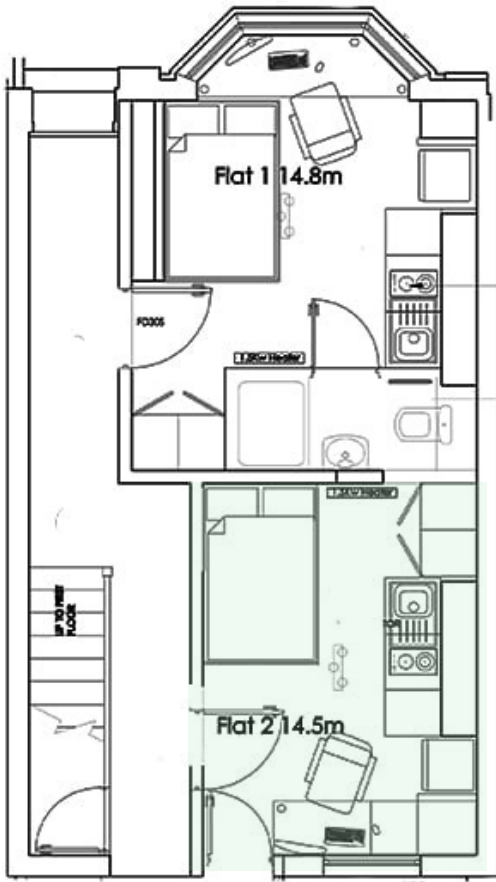

£135 per week

Self-contained studio flats. Prices from £115 per week depending on size. Ideal location for University of Leicester.

Room for £129 per week

Flat 1, ground floor - 18 Lancaster Road

Room for £129 per week

Flat 2, ground floor - 18 Lancaster Road

Room for £129 per week

Flat 4 (first floor) – 18 Lancaster Road

Rooms for £129 per week

Flat 5 (First floor) and Flat 7 (2nd floor) – 18 Lancaster Road.

Room for £129 per week

Flat 6 - 18 Lancaster Road

2nd floor

Room for £135 per week

Flat 3 (ground floor) - 18 Lancaster Road

18
L
a
n
c
a
s
t
e
r
R
o
a
d

No photos available

Room for £135 per week

Flat 1, ground floor - 23 Tower Street