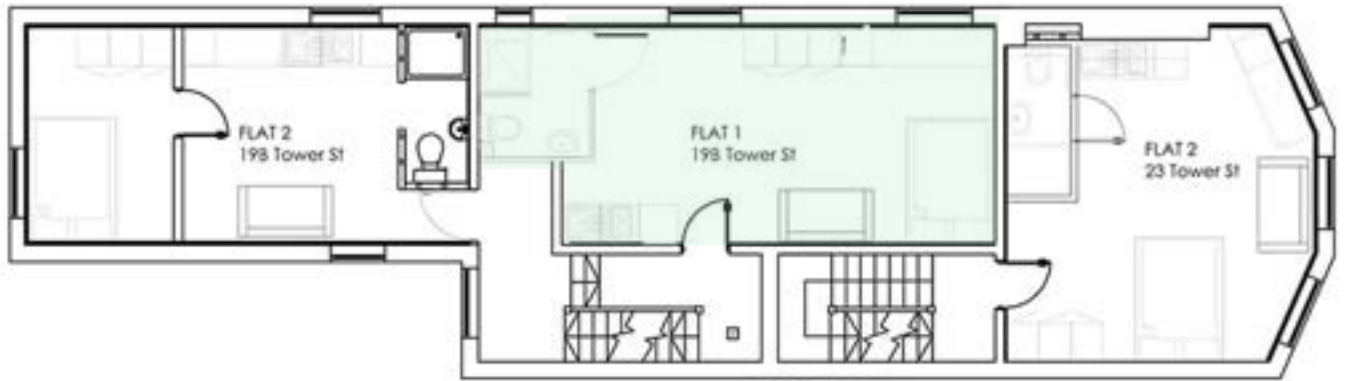

Flat 6 - 18 Lancaster Road

2nd floor

Room for £135 per week

Flat 3 (ground floor) - 18 Lancaster Road

18
L
a
n
c
a
s
t
e
r
R
o
a
d

No photos available

Room for £135 per week

Flat 1, ground floor - 23 Tower Street

Room for £135 per week

Flat 2 (First floor) and Flat 3 (2nd floor) – 23 Tower Street.

Same layouts

Room for £135 per week

Flat 4 - 23 Tower Street - basement

Room for £135 per week

Flat 2, ground floor - 7a Welford Road

Room for £135 per week

Flat - 19a Tower Street - ground floor

Room for £135 per week

Flat 1 (First floor) and Flat 3 (2nd floor) – 19b Tower Street. Same layouts

Room for £135 per week

Flat 2 (First floor) and Flat 4 (2nd floor) – 19b Tower Street. Same layouts